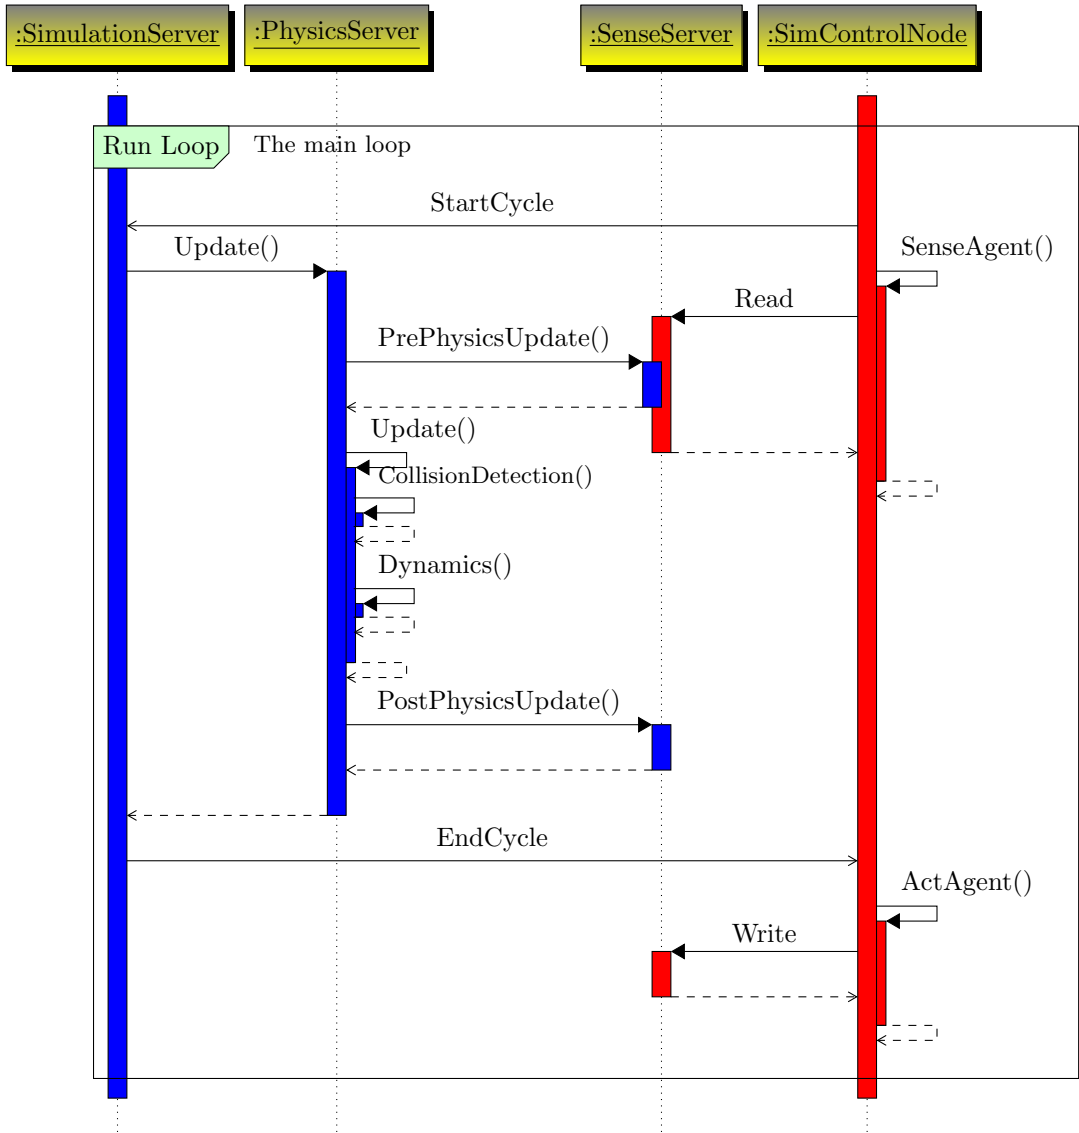

Figure 1: UML sequence diagram demo. The used style-file is `pgf-umlsd.sty`, you may get it at <http://code.google.com/p/pgf-umlsd/>

Figure 2: Example of a sequence with parallel activities and the customed style. The used style-file is `pgf-umlstd.sty`, you may get it at <http://code.google.com/p/pgf-umlstd/>